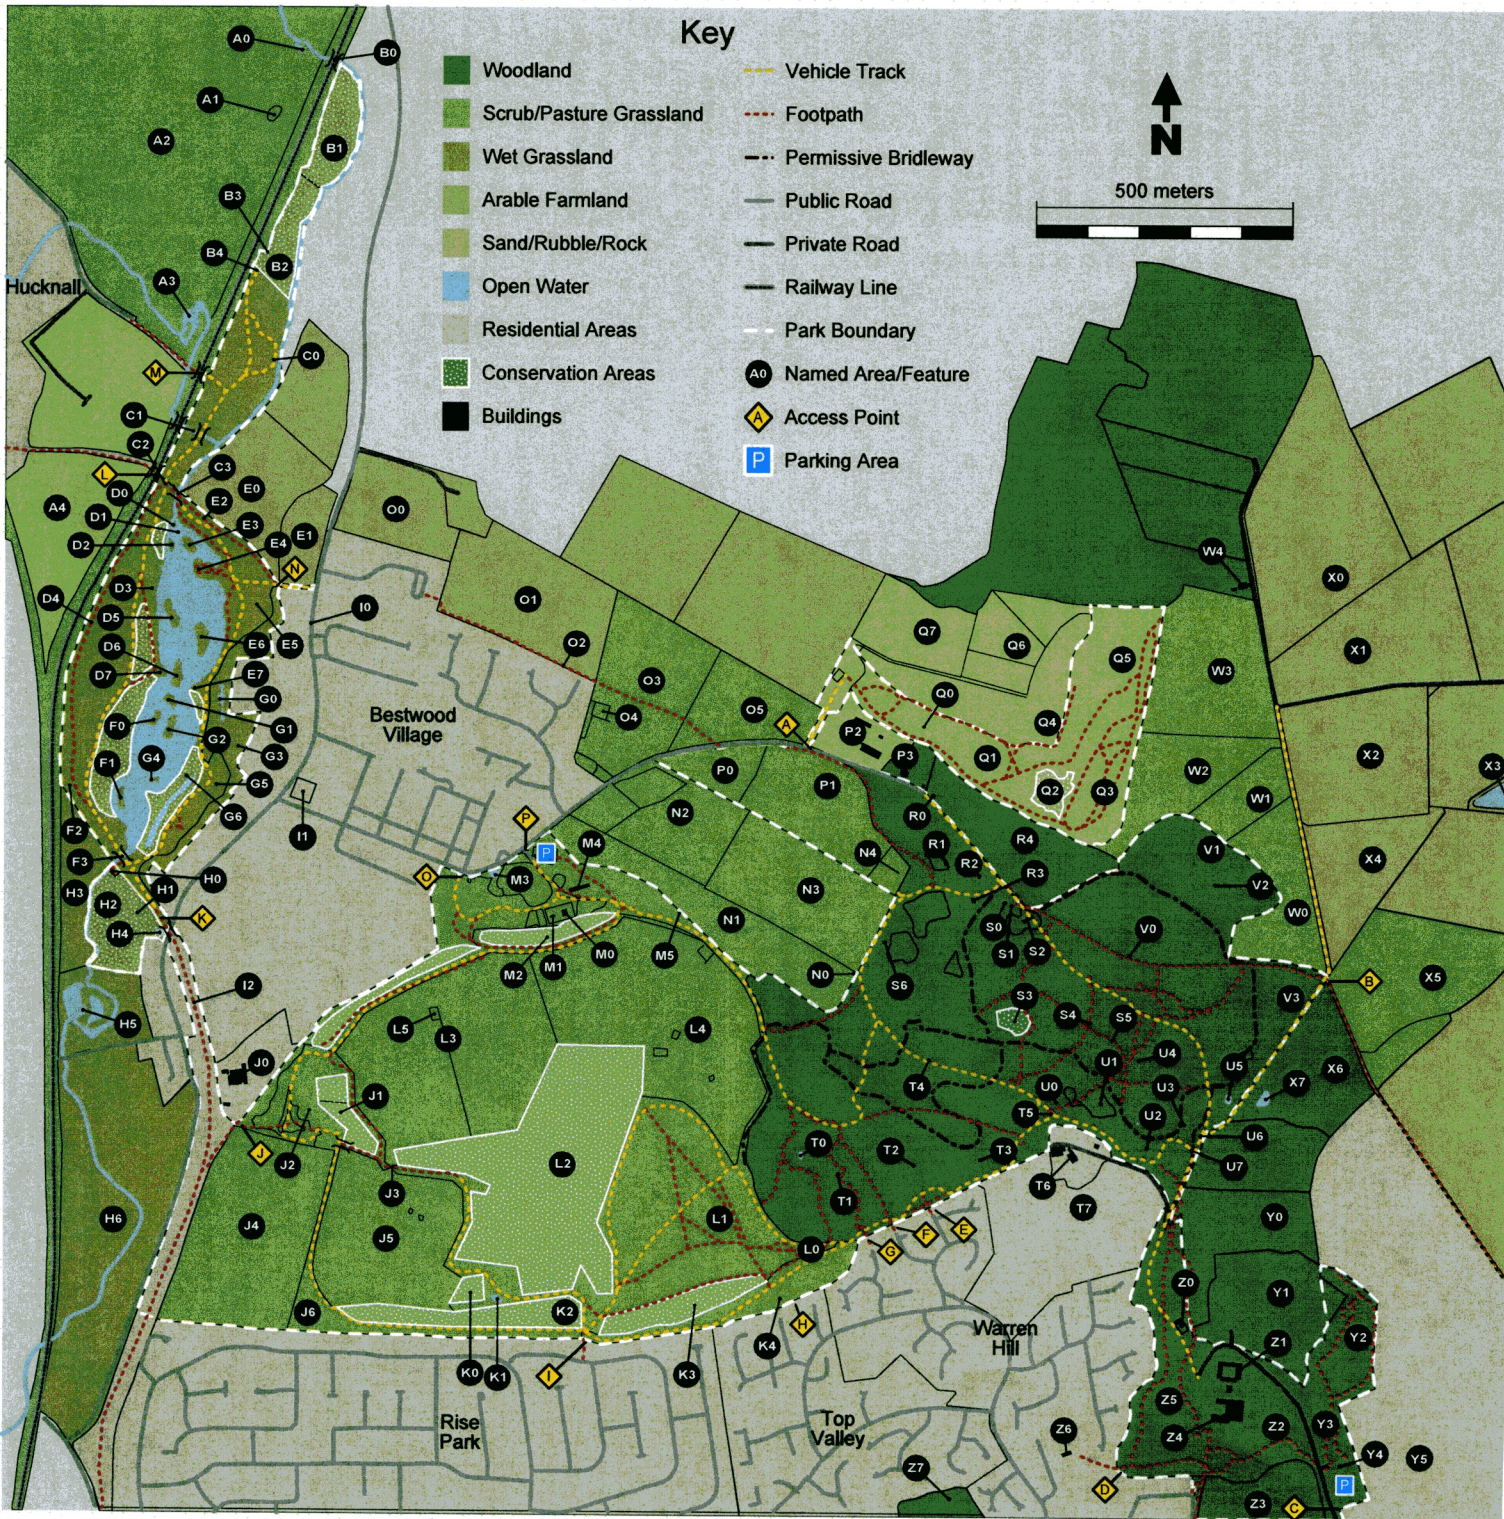

Bestwood Country Park - Wildlife Recording Map - Version 0.8

Areas and Features

A Hucknall

- 0 Golf Course Pond
- 1 Golf Course Plantation
- 2 Leen Valley Golf Course
- 3 Golf Course Lake
- 4 Butler's Hill

B Leen Pastures

- 0 Leen Rail Bridge
- 1 North Pasture
- 2 South Pasture
- 3 Leen Pastures Feeding Station
- 4 Leen Pastures Gate

C Leen Woodland

- 0 Kingfisher Corner
- 1 Baker Brook
- 2 Double Gates
- 3 Wooden Footbridge

L Pit Tip (C)

- 0 The Warren
- 1 Pit Tip Top (Grassland)
- 2 Pit Tip Plantation
- 3 NW Cow Field
- 4 NE Cow Field
- 5 Wet Flush

S Woodland (C)

- 0 Wildlife Garden
- 1 Classroom
- 2 Alexandra (Alex) Lodge
- 3 Calluna Clearing
- 4 1st Valley
- 5 Dinosaur Dell
- 6 Adventure Playground

Z Bestwood Lodge

- 0 Landman Compound
- 1 Bestwood Lodge Stables
- 2 Bestwood Lodge Gardens and Arboretum
- 3 Lodge Pasture
- 4 Bestwood Lodge
- 5 Lodge Wood
- 6 Emmanuel Church
- 7 Church Field Plantations